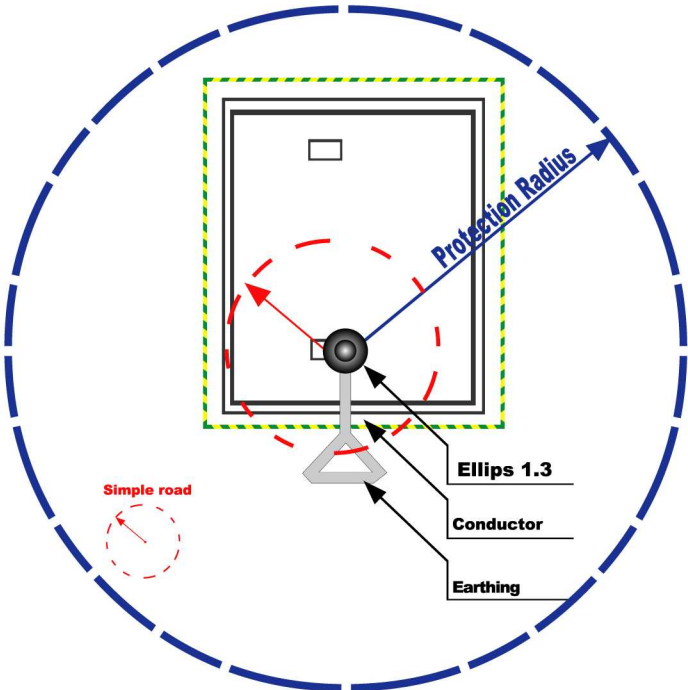

ELLIPS 1.3

Lightning Rod ESE

www.lpsfr.com

MADE IN FRANCE

Δt : 45 μs

1,860Kg

Packaging:
215x215x220 mm

PROTECTION RADIUS

Level Protection	I	II	III	IV
Δh 2	25	28	32	36
3	38	41	48	53
4	51	57	65	72
5	62	71	81	89
10	63	72	83	92
20	65	74	86	97
60	66	75	90	105

Comply with the limit NF C 17102 -Interpretation 007 - April 2011